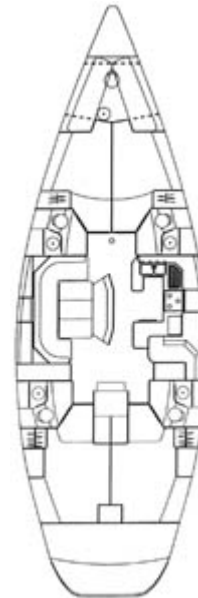

Model	Type	Period	Subregion	Location
Sun Odyssey 52.2	Sailingyacht	ALL THE YEAR	CARRIBEAN SEA	MARTINIQUE ST. VINCENT GRENADINES

Category	Hull type	Flag
Crewed boat	Monohull	F

Technical Details	View
-------------------	------

Manufacturer	Jeanneau
Length over all	15.39 m
Width	4.85 m
Draft	1.80 m
displacement	15.00 t
Watertank	1000.00 l
Cabins	5
Berths	10 (2)
Toilets	4
Engine power	37.00 HP
No Of Masts	1
Genua	Furling genua
Mainsail	Battened Main Sail
No Of Engines	1
Steering	Double-wheel-rudder
Machine	Yanmar
Type Of Fuel	Diesel
Fueltank	400.00 l